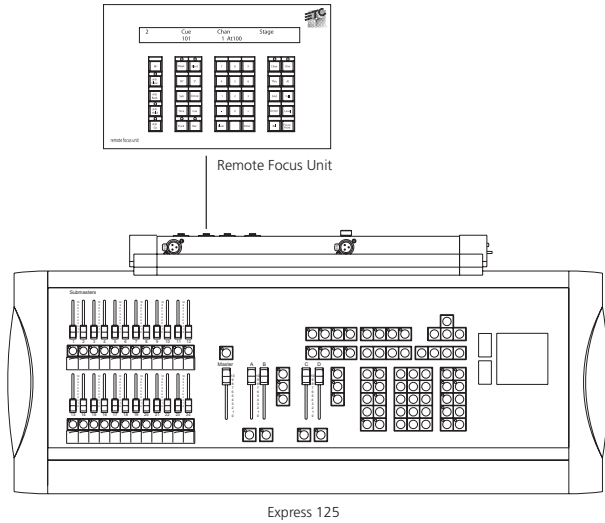

Product Accessories

Part#	Description
1094A1040	ECPB: RFU plug in station
1094A1050	ECPB: RFU/NET plug in station
1094A1060	ECPB: DMX1 IN/RFU plug in station
1094A1065	ECPB: DMX2 OUT/RFU plug in station
1094A1075	ECPB: DMX1 IN/RFU/LINK plug in station
1094A1080	ECPB: DMX1 IN/RFU/LINK/NET plug in station
1094A1085	ECPB: DMX1 IN/RFU/LINK/UNISON plug in station
1094A1090	ECPB: DMX1 IN/RFU/LINK/NET/UNI plug in station
1094A1095	ECPB: DMX1 IN/DMX2 IN/RFU/LINK plug in station
1085A1040	10' RFU/LINK M-M extension cable
1085A1052	50' RFU/LINK M-M extension cable
1085A1010	100' RFU/LINK M-M extension cable
1085A1008	25' RFU/LINK M-M extension cable
1085A1013	50' RFU/LINK M-M extension cable
1085A1009	100' RFU/LINK M-M extension cable

Expression® Remote Focus Unit

Express/Expression Series

SPECIFICATIONS

DISPLAY	40 character x 2 line LCD
CONNECTIONS	Integral 50' 6-pin XLR cable to RFU port
CABLE LENGTH	1000' maximum
POWER	7-12VDC, 25-30mA On/Off switch
CONROLS	15 key numeric keypad 10 channel level function keys 10 record, command and macro keys 5 playback keys

TYPICAL RISER DIAGRAM

DIMENSIONS

Product Dimensions

Model	Height		Width		Depth		Cable Length	
	inches	mm	inches	mm	inches	mm	feet	metre
EXPN-RFU	1.5	38	8.5	216	5.5	138	50	15.2
RFU Ship Dimensions	6	152	18	457	14	356	n/a	n/a