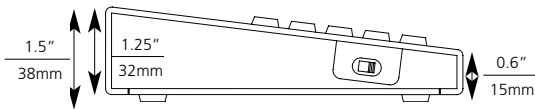

Expression® Remote Focus Unit

Express/Expression Series

SPECIFICATIONS

DISPLAY	40 character x 2 line LCD
CONNECTIONS	Integral 50' 6-pin XLR cable to RFU port
CABLE LENGTH	1000' maximum
POWER	7-12VDC, 25-30mA On/Off switch
CONROLS	15 key numeric keypad 10 channel level function keys 10 record, command and macro keys 5 playback keys

TYPICAL RISER DIAGRAM

DIMENSIONS

Product Dimensions

Model	Height		Width		Depth		Cable Length	
	inches	mm	inches	mm	inches	mm	feet	metre
EXPN-RFU	1.5	38	8.5	216	5.5	138	50	15.2
RFU Ship Dimensions	6	152	18	457	14	356	n/a	n/a