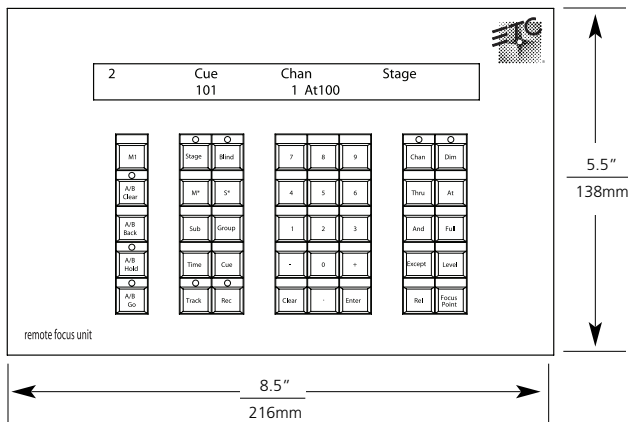

Expression® Remote Focus Unit

Express/Expression Series

SPECIFICATIONS

DISPLAY	40 character x 2 line LCD
CONNECTIONS	Integral 50' 6-pin XLR cable to RFU port
CABLE LENGTH	1000' maximum
POWER	7-12VDC, 25-30mA On/Off switch
CONROLS	15 key numeric keypad 10 channel level function keys 10 record, command and macro keys 5 playback keys

TYPICAL RISER DIAGRAM

DIMENSIONS

Product Dimensions

Model	Height		Width		Depth		Cable Length	
	inches	mm	inches	mm	inches	mm	feet	metre
EXPN-RFU	1.5	38	8.5	216	5.5	138	50	15.2
RFU Ship Dimensions	6	152	18	457	14	356	n/a	n/a